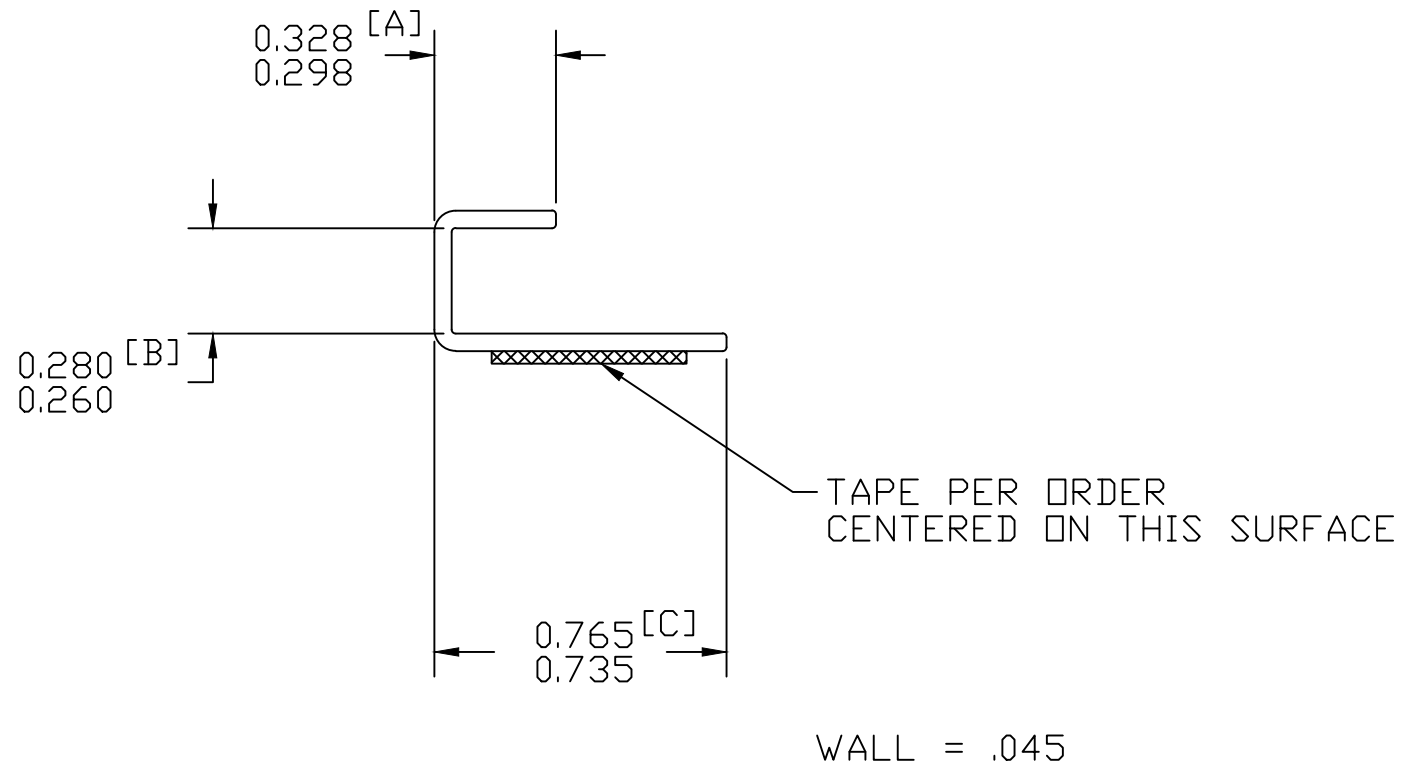

WALL = .035

REVISIONS		popco inc. MINNETONKA, MN		
NO.	REV.	TITLE		
1.	Added control specs.	JC-1/8 LITE		
		DATE	SCALE	DRAWING NO.
		9/14/01	2X	EP1984
		BY	APRV'D	

REVISIONS					
NO.	REV.				TITLE
1.	Added control specs	JC-1/4 SIGN CHANNEL	10/3/01	2X	EP2019
			BY	APRV'D	