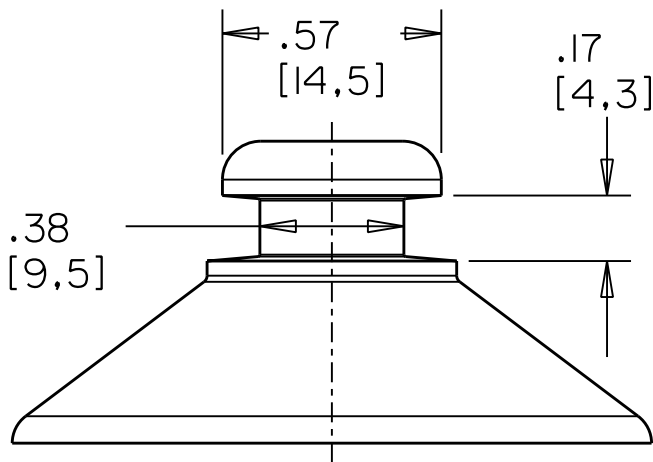

SUITABLE FOR POPCO'S  
T-175 SUCTION CUP  
CLEAR PLASTIC PUSH TACK

$\phi$  1.75 [44.5 MM]  
APPROX.  
WHEN APPLIED

ACTUAL SIZE

MINIMUM  
KEYHOLE SIZE

POP CO, INC.  
MINNETONKA, MN  
MADE IN USA

PART NO:	SCM-177
DESCRIPTION:	1-3/4" SUCTION CUP
MATERIAL:	FLEXIBLE PVC
COLOR:	CLEAR
REV. DATE:	25/APRIL/2008