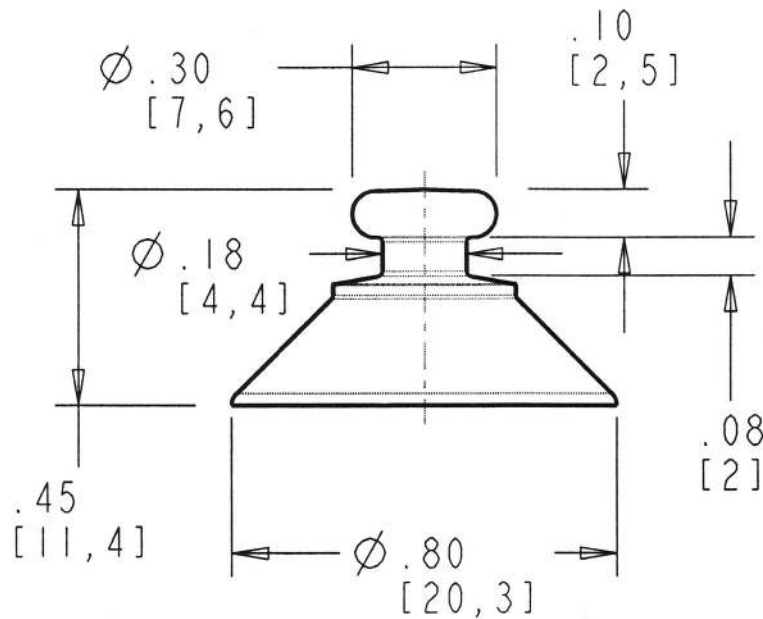

0.91" [23 MM]
APPROXIMATE
WHEN APPLIED

ACTUAL SIZE

NOTE: ALL DIMENSION UNITS
X INCHES
[Y] MM

POPCO, INC.
MINNETONKA, MN
MADE IN USA

PART NO:	SCM-81
DESCRIPTION:	SM KNOB END SUCTION CUP
MATERIAL:	FLEXIBLE PVC
COLOR:	CLEAR
REV. DATE:	8/FEBRUARY/2012