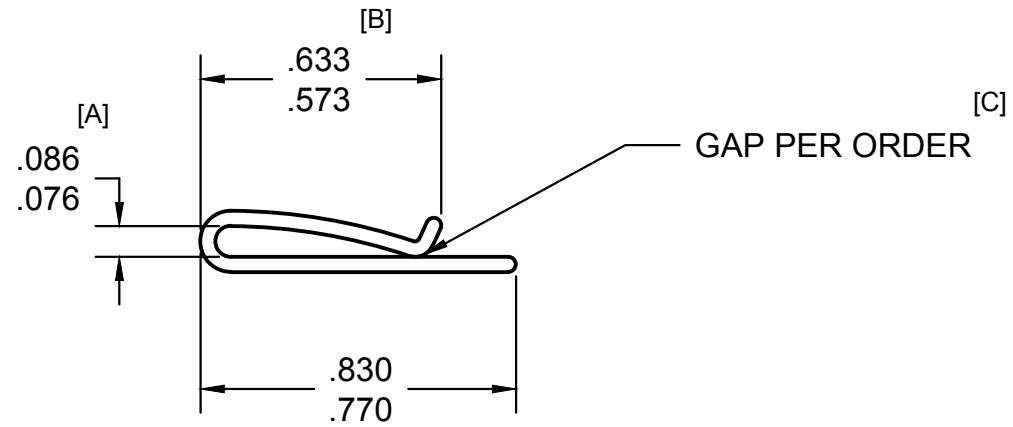

1:1 SCALE

[D]
WALL = .040

REV.	DESCRIPTION	MODIFIED BY	DATE	popco inc.		.830 "J"		SCALE	PART NO.	SIZE
A	REMOVED TAPE	SBP	07/06/11	MINNETONKA, MN		2:1				A
				DRAWN	APPROVED	DATE	DRAWING NO.			REV
				SBP		07/06/11	EP2081			A