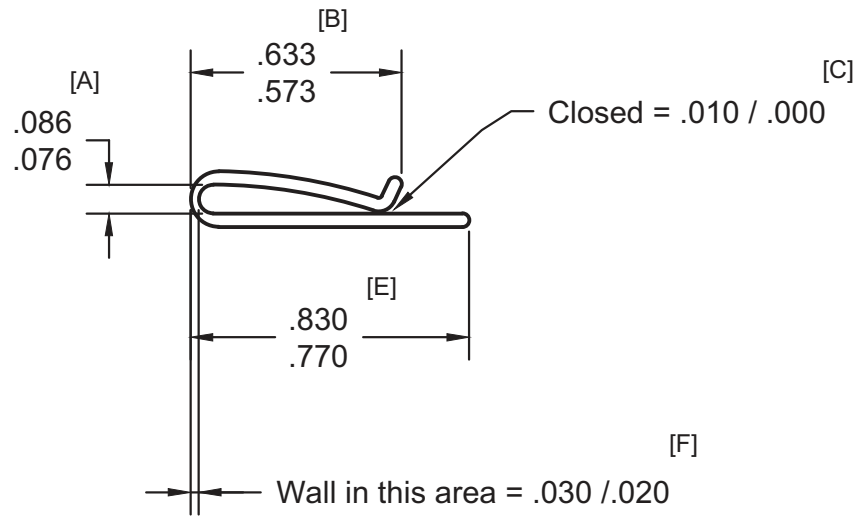

1:1 SCALE

[D]  
WALL = .038 TYP

REV.	DESCRIPTION	MODIFIED BY	DATE	popco inc.		JC - 820		
A	CHANGED NAME PER CUSTOMER REQUEST	SBP	07/19/21	MINNETONKA, MN		SCALE 2:1	PART NO.	SIZE A
				DRAWN SBP	APPROVED	DATE 11/10/20	DRAWING NO. EP3030	REV