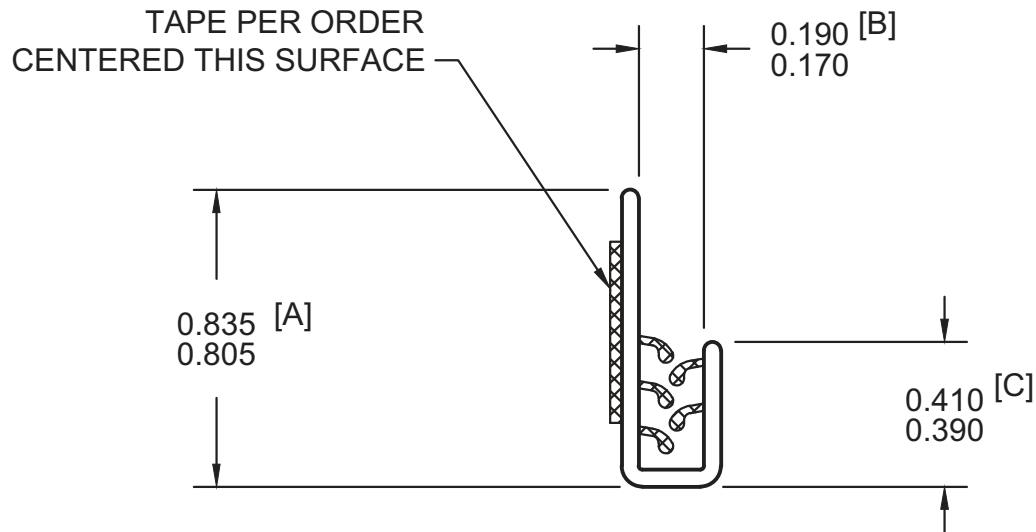

1:1 SCALE

WALL = .047

REV.	DESCRIPTION	MODIFIED BY	DATE	 MINNETONKA, MN		FINNED J-CHANNEL		SIZE				
A	UPDATED PART NAME	SBP	08/24/20			SCALE	2:1	PART NO.		A		
				DRAWN	SBP	APPROVED	DATE	08/24/20	DRAWING NO.	EP2304	REV	