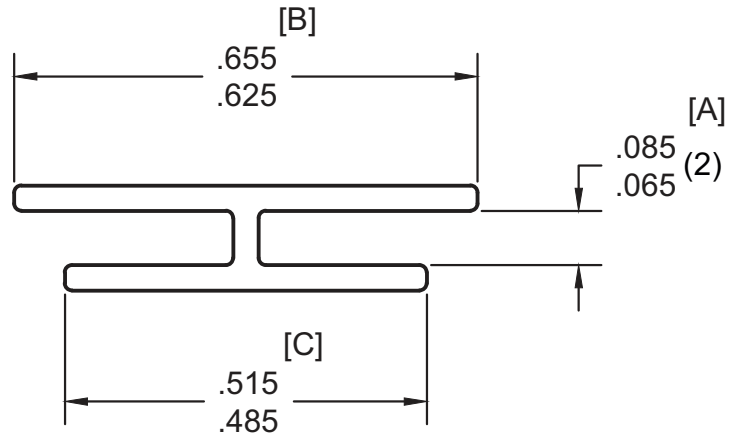

1:1 SCALE

[D]
WALL = .035

REV.	DESCRIPTION	MODIFIED BY	DATE	popco inc. MINNETONKA, MN		HC - 50		SCALE	PART NO.	SIZE
							4:1			A
				DRAWN	APPROVED	DATE		DRAWING NO.		REV
				SBP		03/25/19		EP2012		