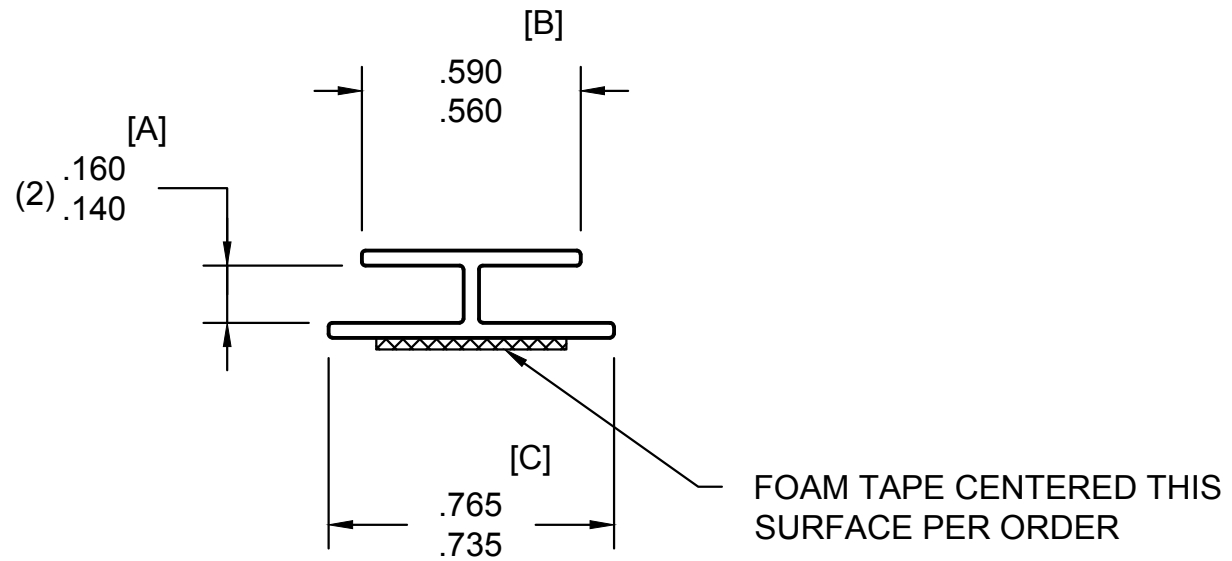

1:1 SCALE

[D]

WALL = .040

REV.	DESCRIPTION	MODIFIED BY	DATE	 MINNETONKA, MN		HC - .125		SIZE				
A	UPDATED PRINT	SBP	03/27/13			SCALE	2:1	PART NO.	A			
				DRAWN	SBP	APPROVED	DATE	03/27/13	DRAWING NO.	EP2260	REV	A