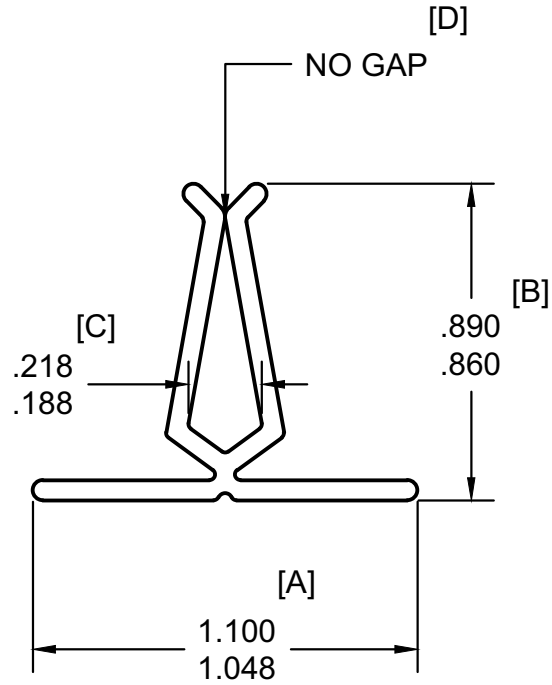

1:1 SCALE

[E]
WALL = .056

REV.	DESCRIPTION	MODIFIED BY	DATE	popco inc.		NEW NARROW SIGN FOOT		SIZE
A	ADDED DIM [D]	SBP	09/21/10	MINNETONKA, MN		SCALE 2:1	PART NO.	A
				DRAWN SBP	APPROVED	DATE 09/21/10	DRAWING NO. EP1844	REV A