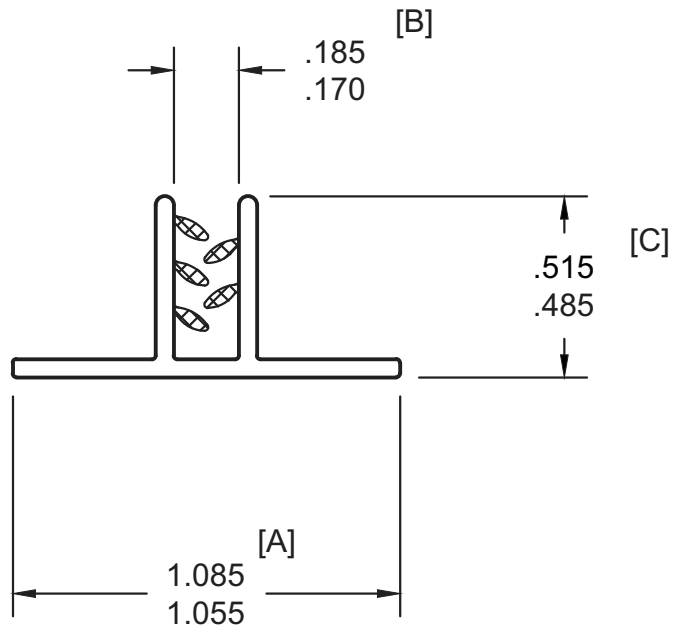

1:1 SCALE

WALL = .047

REV.	DESCRIPTION	MODIFIED BY	DATE	popco inc.		FMF		SCALE	PART NO.	SIZE
				MINNETONKA, MN				2:1		A
				DRAWN	APPROVED	DATE	DRAWING NO.			REV
				SBP		07/17/13	EP2303			